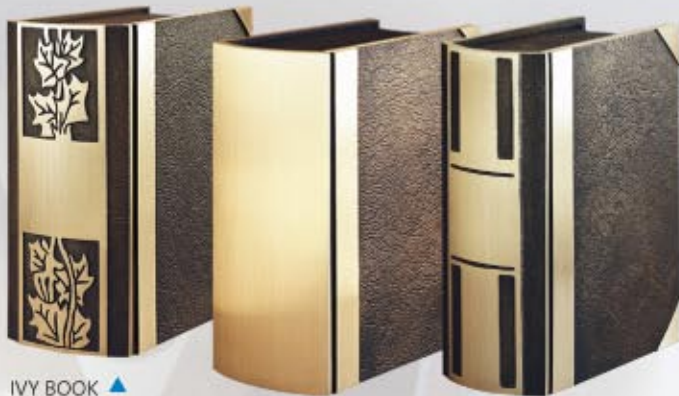

Bronze

IVY BOOK
#01-0408

MOROCCO
#01-0412

BAR II BOOK
#710151